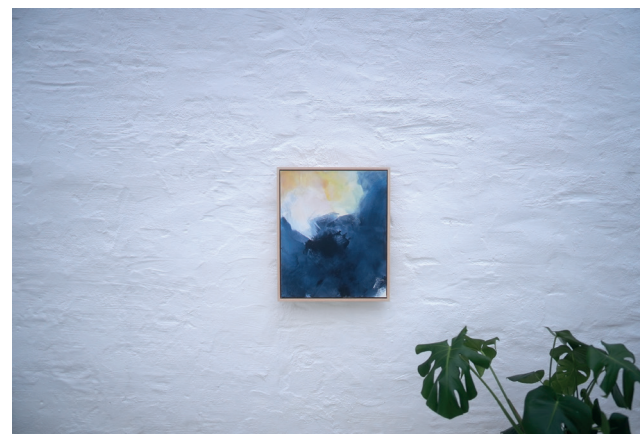

All Engulfed II

Dimensions: 20 x 24"

Materials: Acrylic & acrylic wash on canvas.

Price: ~~£150~~ SOLD

Framed in a Natural Wood (Obeche) , Canvas Tray Frame.

Certificate of authenticity included.

Shipping will be invoiced after depending on your location or local pickup is available in Wadebridge.

All sales are final.