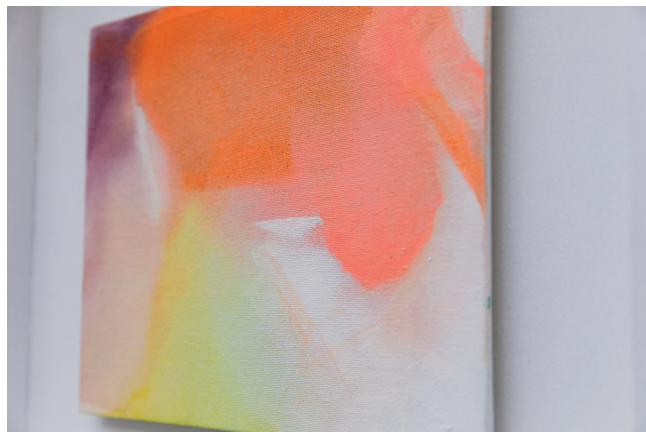

Is This Paradise Or Are We Dreaming 2/12

Dimensions: 10 x 8" canvas board 404 mm x 353 mm framed

Materials: Acrylic & acrylic wash on canvas.

Price: £300

Custom Painted (White) Panel Tray Frame

Certificate of authenticity included.

Shipping will be invoiced after depending on your location or local pickup is available in Wadebridge.

All sales are final.

10% of the sale from each artwork will be donated to MIND mental health charity through Work For Good.