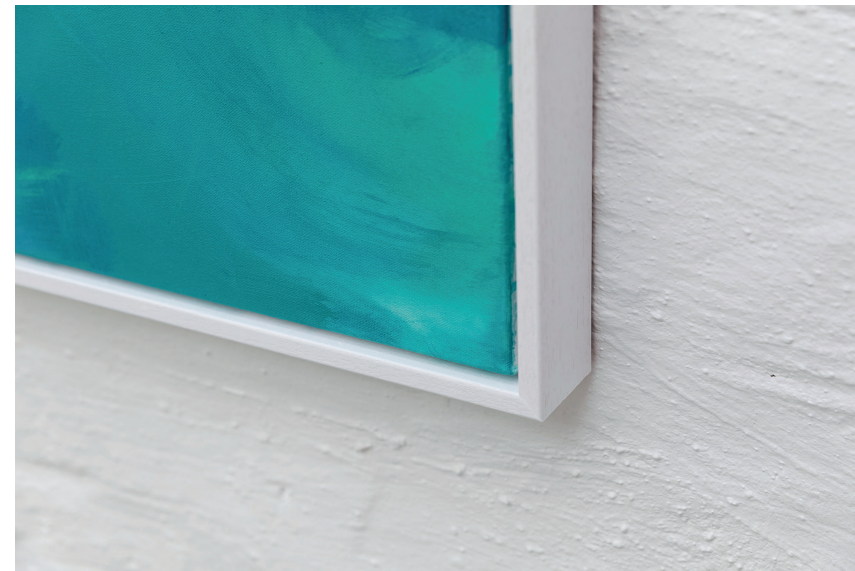

10% of the sale from each artwork will be donated to MIND mental health charity through Work For Good.

Crystal Waters III

Dimensions: 20 x 24" canvas 620mm x 518mm framed

Materials: Acrylic & acrylic wash on canvas.