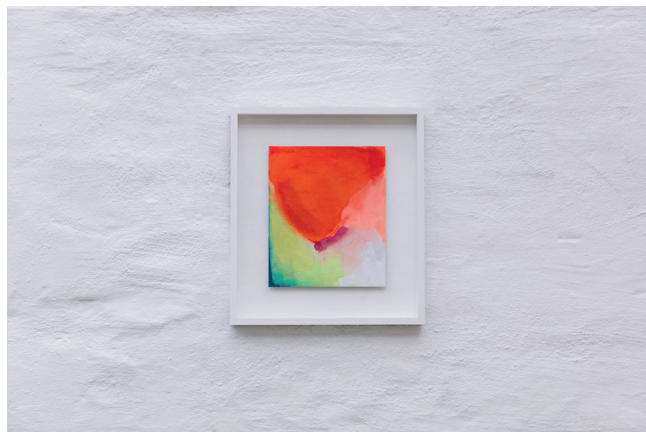

Is This Paradise Or Are We Dreaming 9/12

Dimensions: 12 x 10" canvas board 455 mm x 404 mm framed

Materials: Acrylic & acrylic wash on canvas.

Price: £325

Custom Painted (White) Panel Tray Frame

Certificate of authenticity included.

Shipping will be invoiced after depending on your location or local pickup is available in Wadebridge.

All sales are final.

10% of the sale from each artwork will be donated to MIND mental health charity through Work For Good.

FREIRE SELWOOD-MILLER