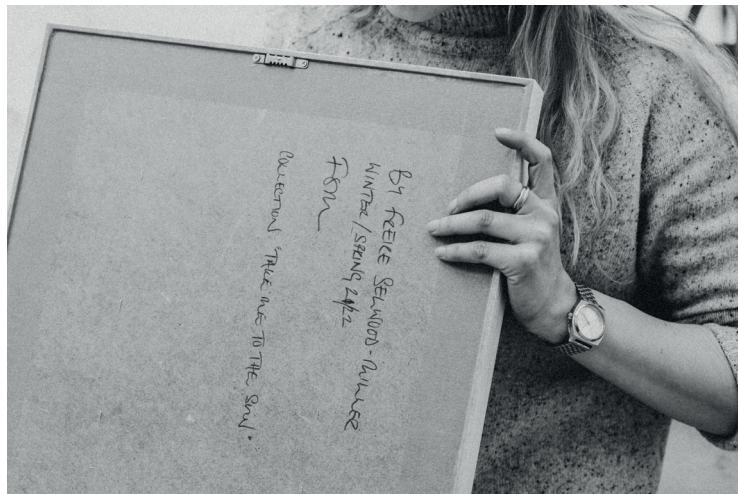

Crystal Waters II

Dimensions: 30 x 30" canvas 772 mm x 772 mm framed

Materials: Acrylic & acrylic wash on canvas.

Price: £2500

White, Open Grain, Canvas Tray Frame

Certificate of authenticity included.

Shipping will be invoiced after depending on your location or local pickup is available in Wadebridge.

All sales are final.

10% of the sale from each artwork will be donated to MIND mental health charity through Work For Good.